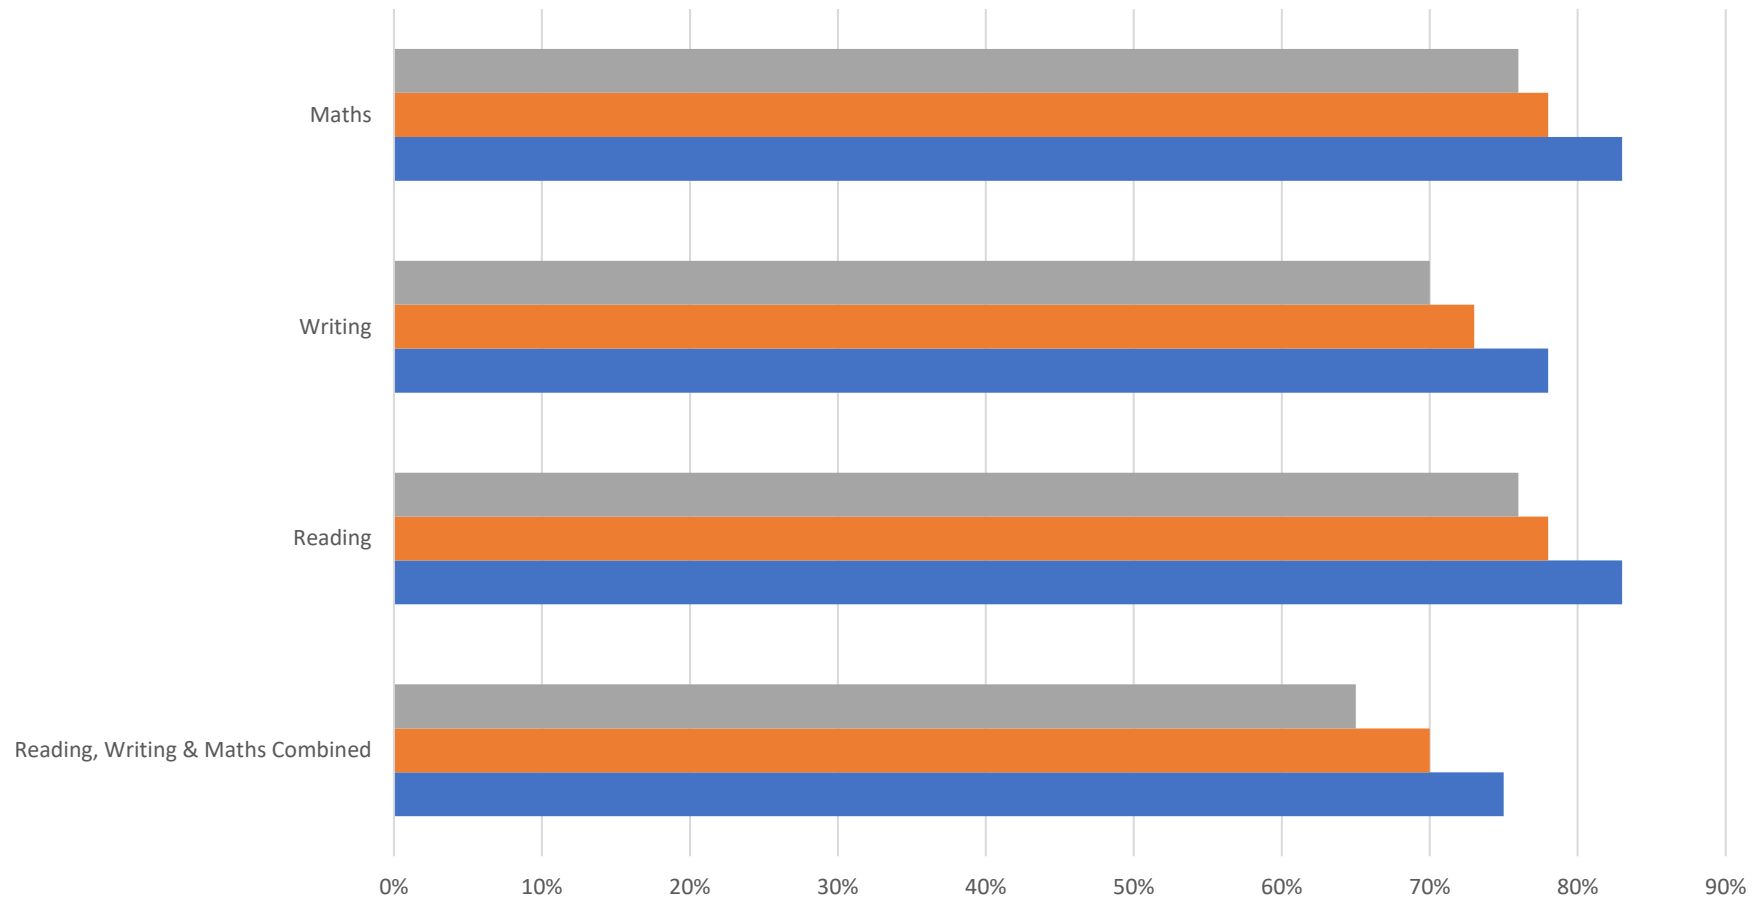

GLD

	Rathfern	Lewisham	National
■ GLD	81%	78%	72%

Yr 1 Phonics Screen

	Rathfern	Lewisham	National
■ Yr 1	90%	84%	82%

KS1 Results

	Reading, Writing & Maths Combined	Reading	Writing	Maths
■ National	65%	76%	70%	76%
■ Lewisham	70%	78%	73%	78%
■ Rathfern	75%	83%	78%	83%