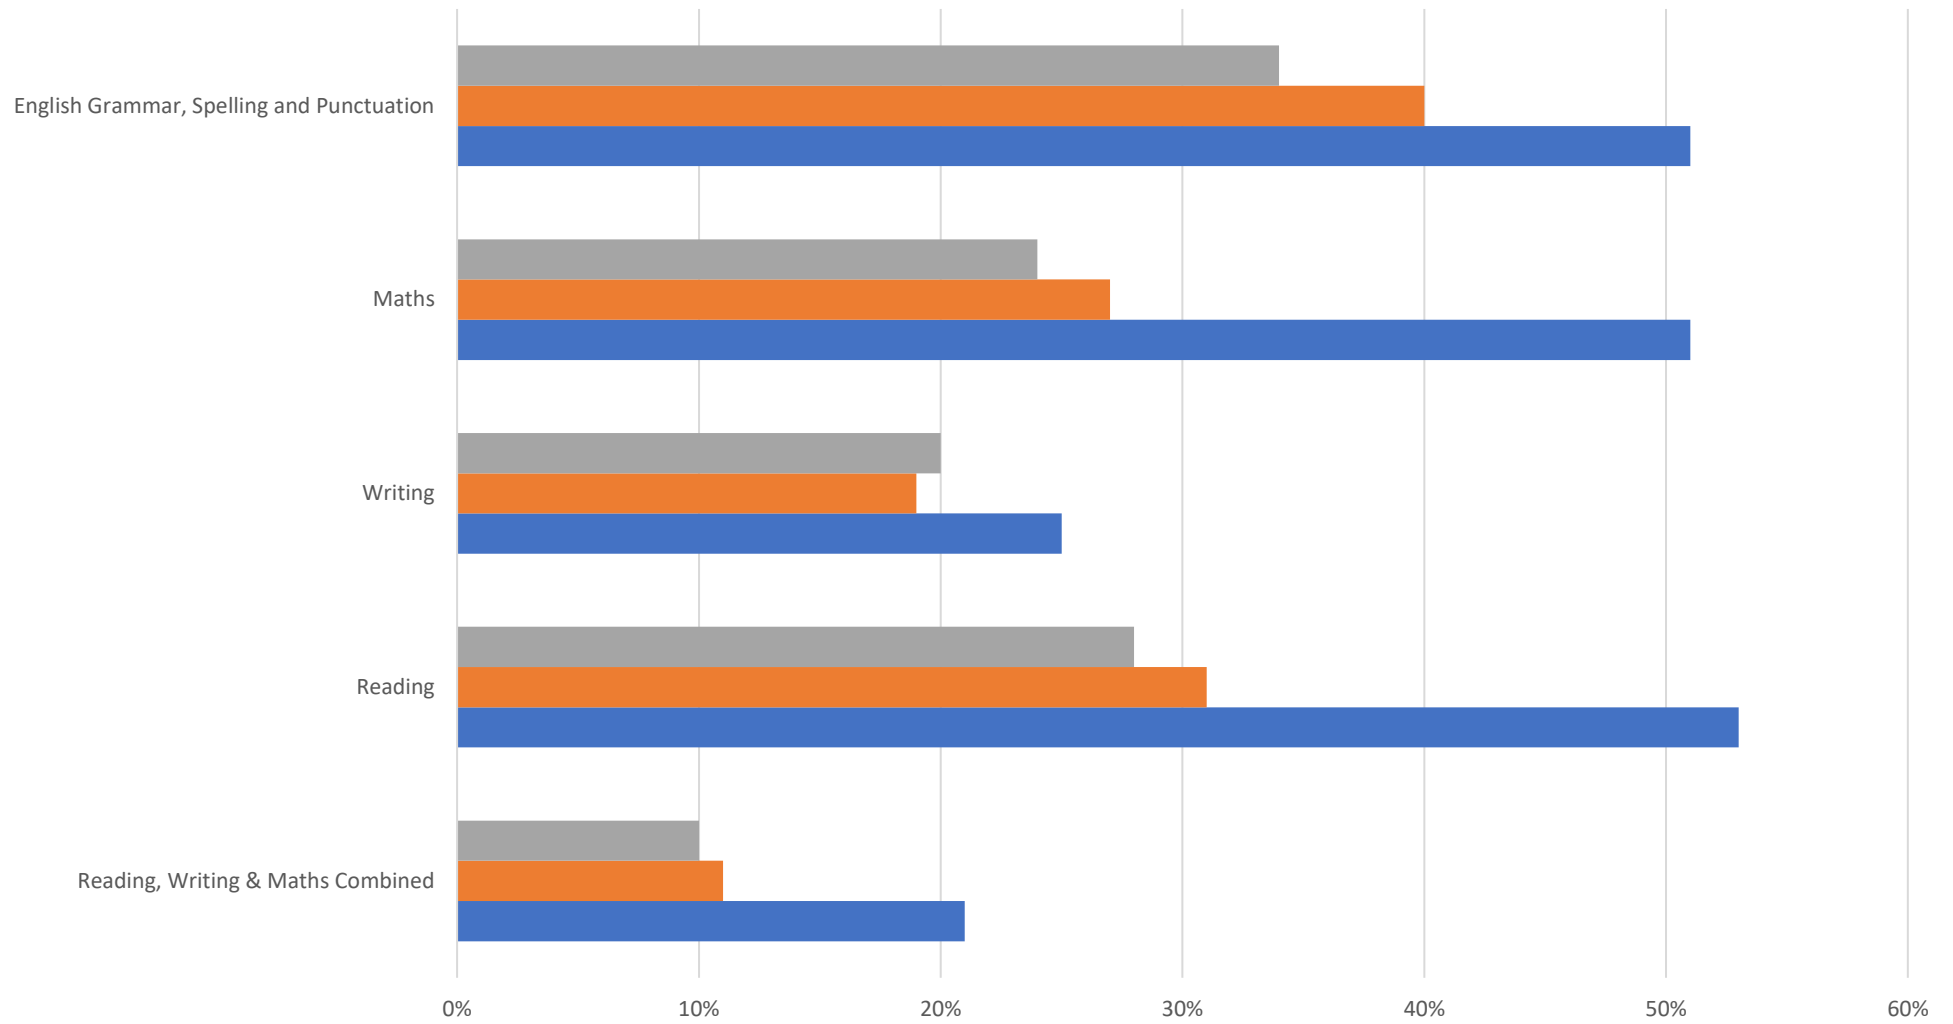

KS2 children achieving thie high level attainment

	Reading, Writing & Maths Combined	Reading	Writing	Maths	English Grammar, Spelling and Punctuation
■ National	10%	28%	20%	24%	34%
■ Lewisham	11%	31%	19%	27%	40%
■ Rathfern	21%	53%	25%	51%	51%