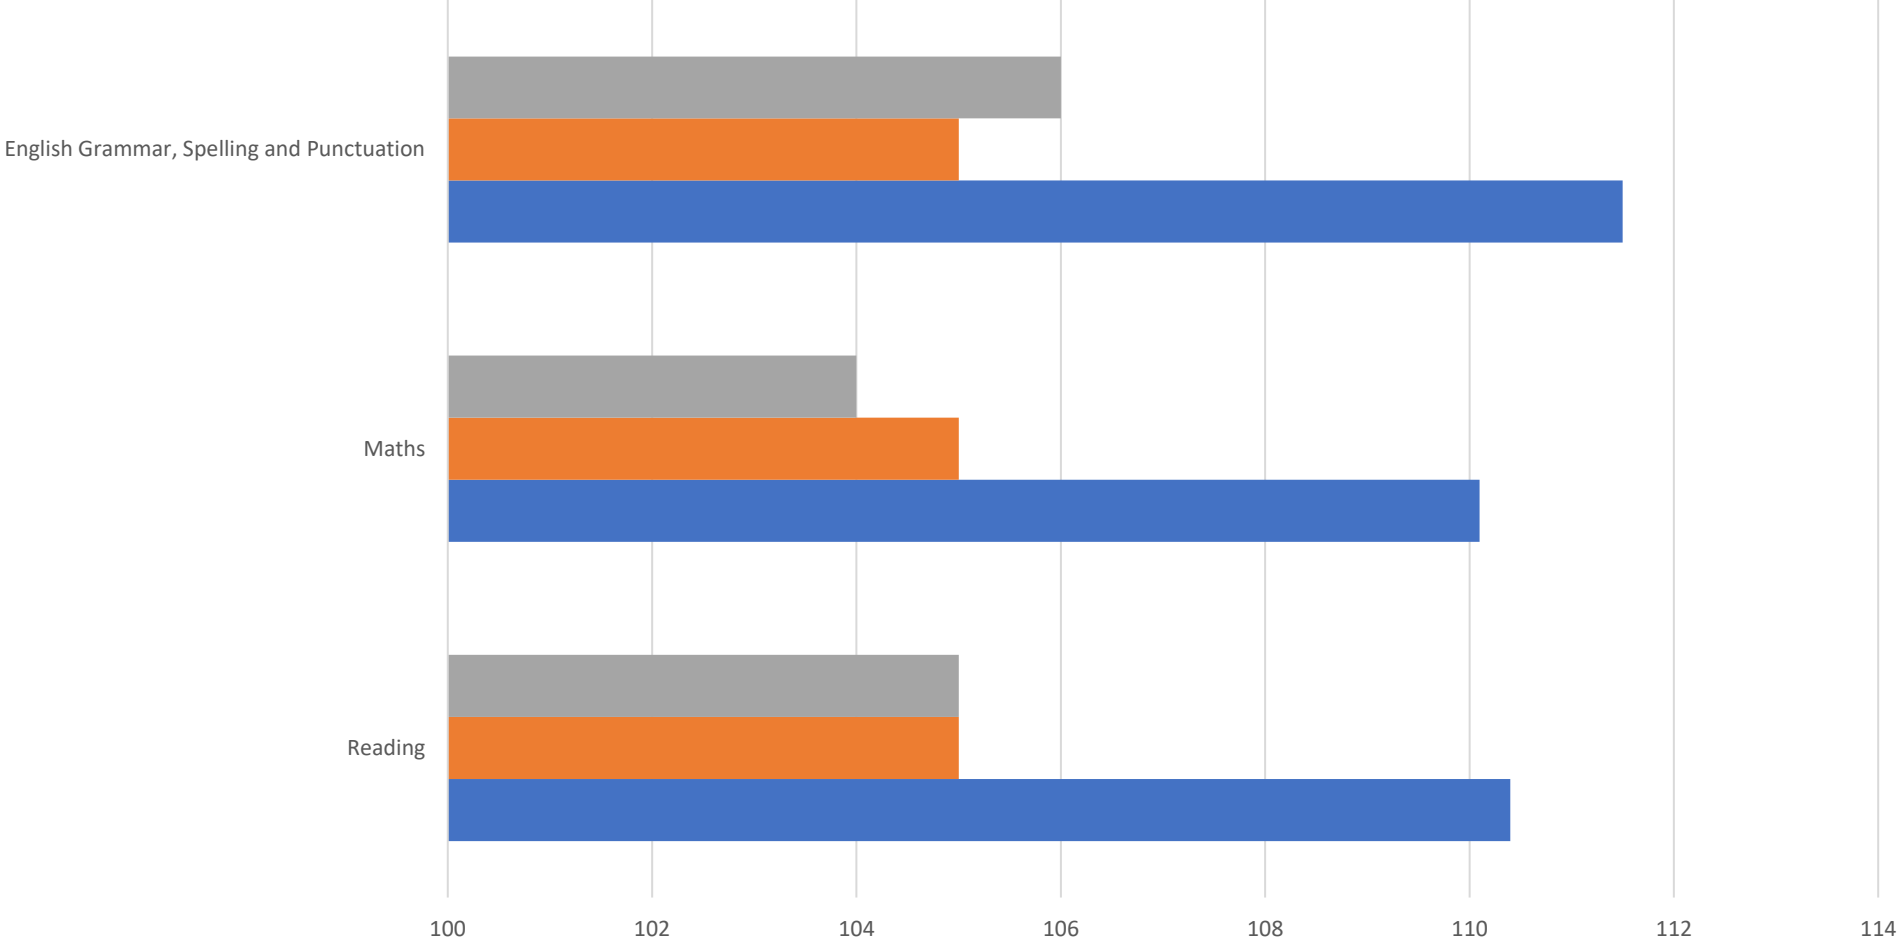

KS2 Average Scaled Score

	Reading	Maths	English Grammar, Spelling and Punctuation
■ National	105	104	106
■ Lewisham	105	105	105
■ Rathfern	110.4	110.1	111.5