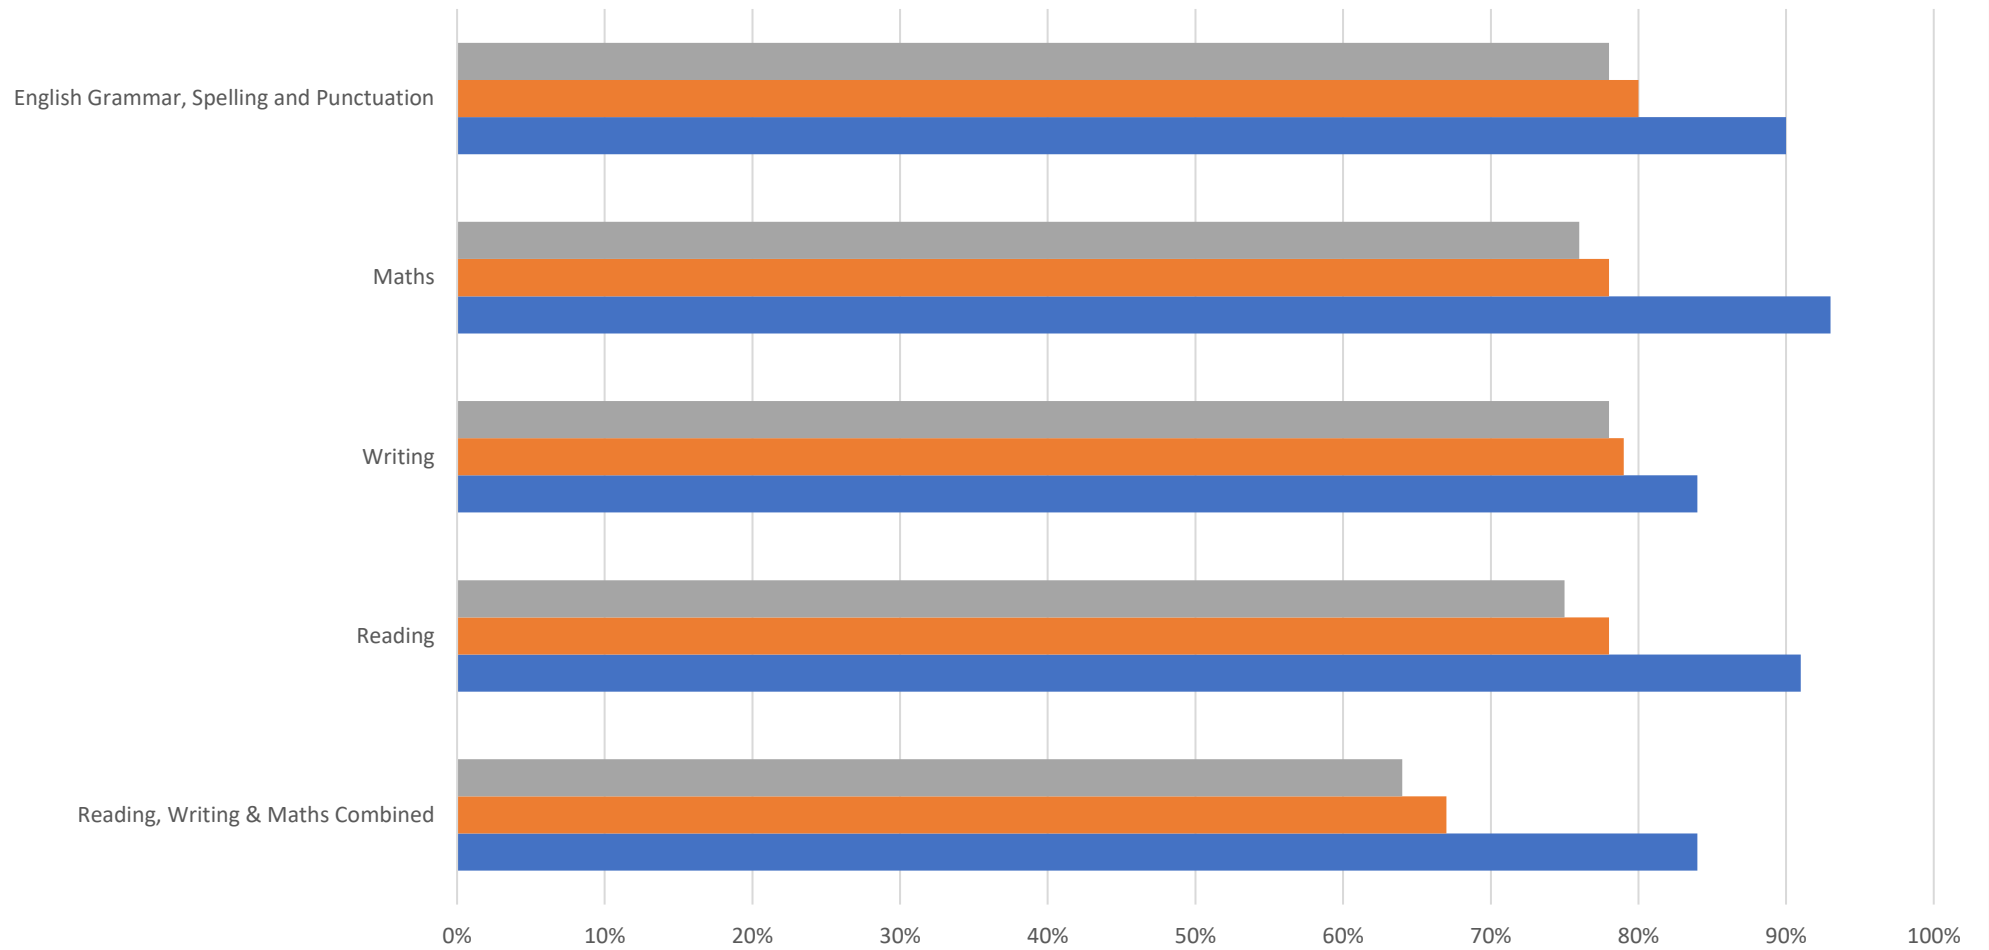

KS2 Results

	Reading, Writing & Maths Combined	Reading	Writing	Maths	English Grammar, Spelling and Punctuation
■ National	64%	75%	78%	76%	78%
■ Lewisham	67%	78%	79%	78%	80%
■ Rathfern	84%	91%	84%	93%	90%