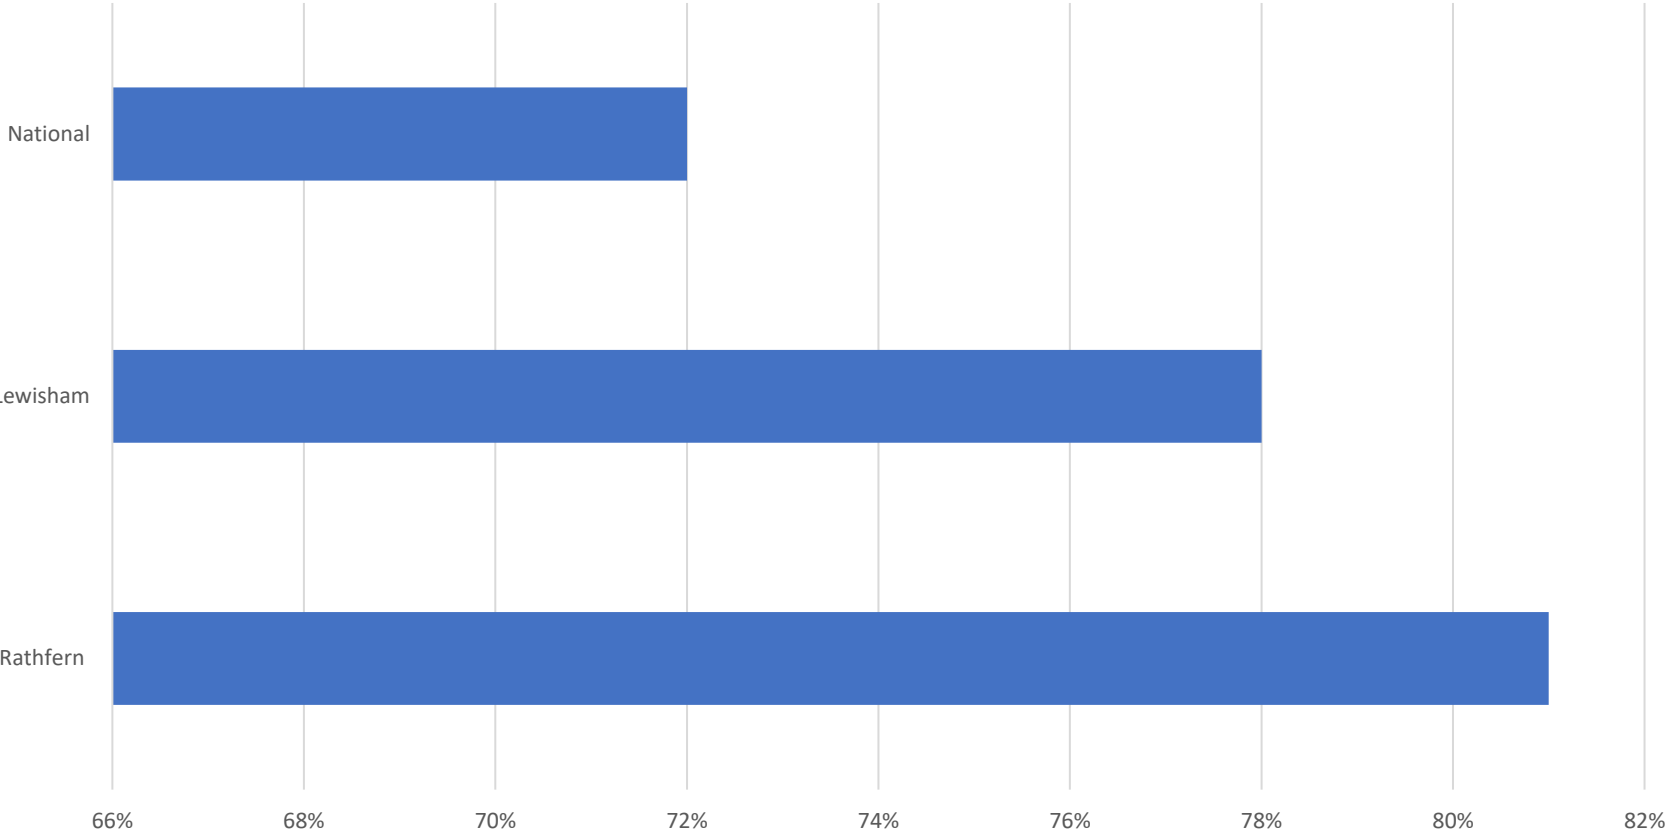

GLD

	Rathfern	Lewisham	National
■ GLD	81%	78%	72%