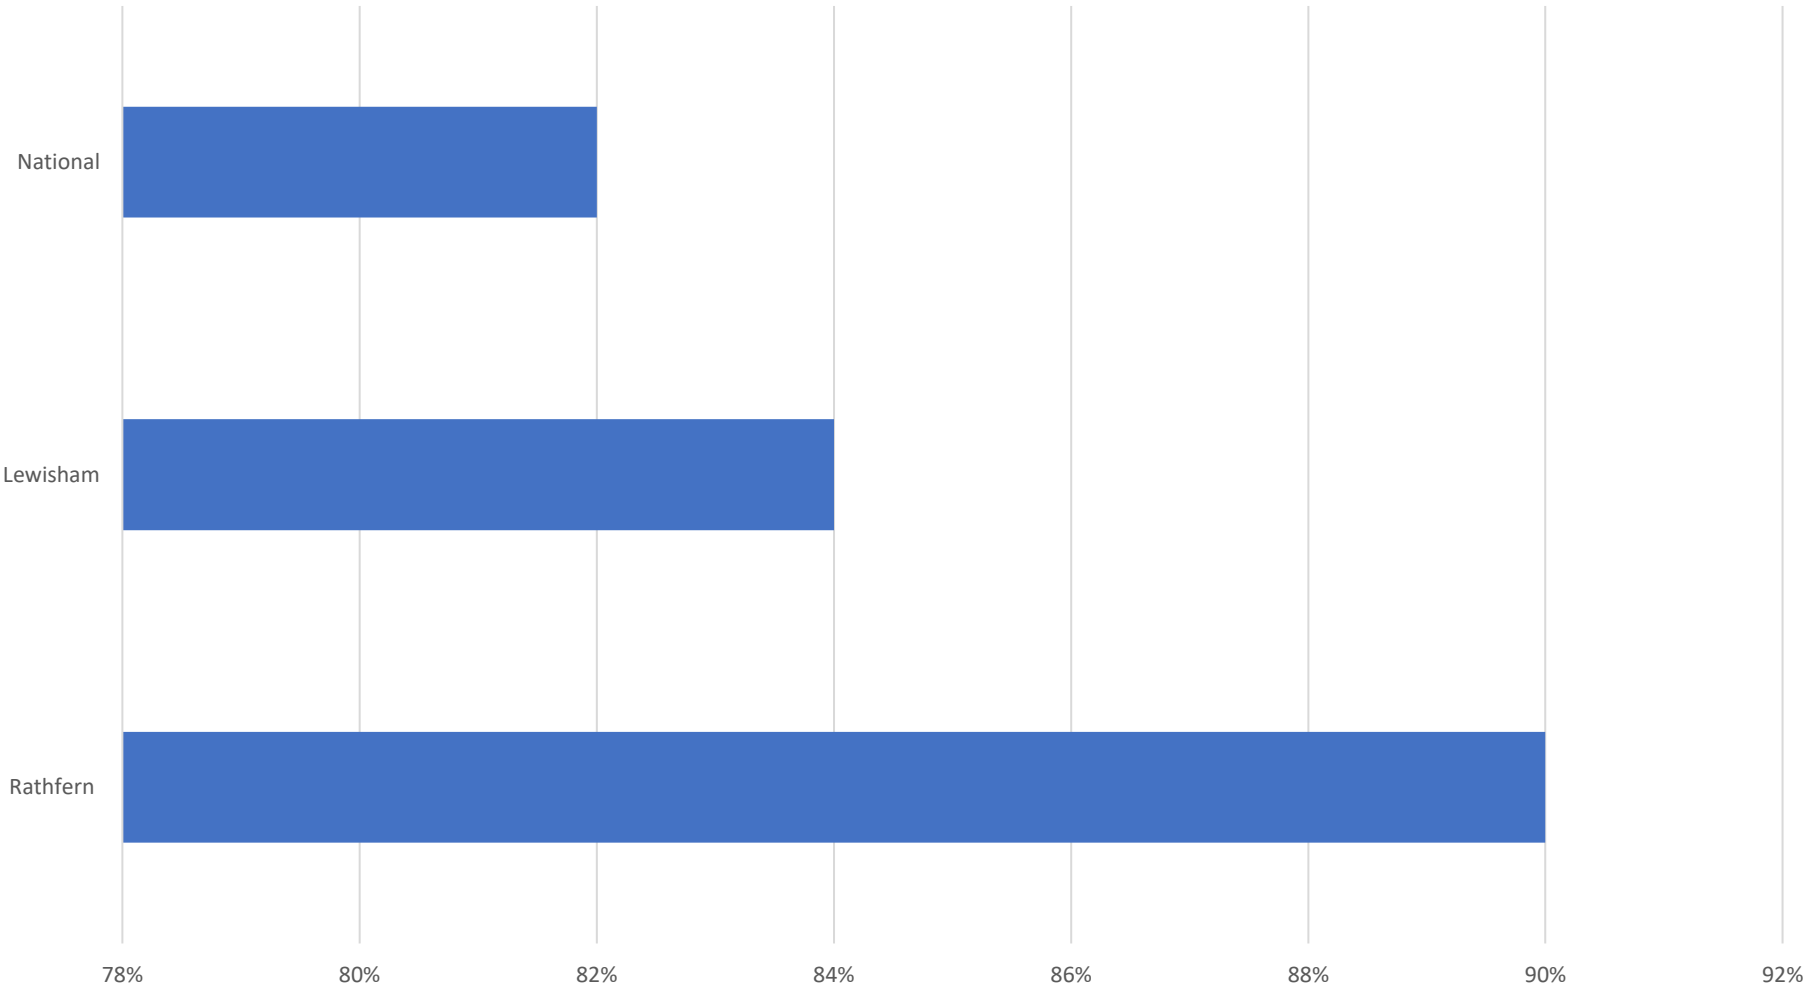

Yr 1 Phonics Screen

	Rathfern	Lewisham	National
■ Yr 1	90%	84%	82%