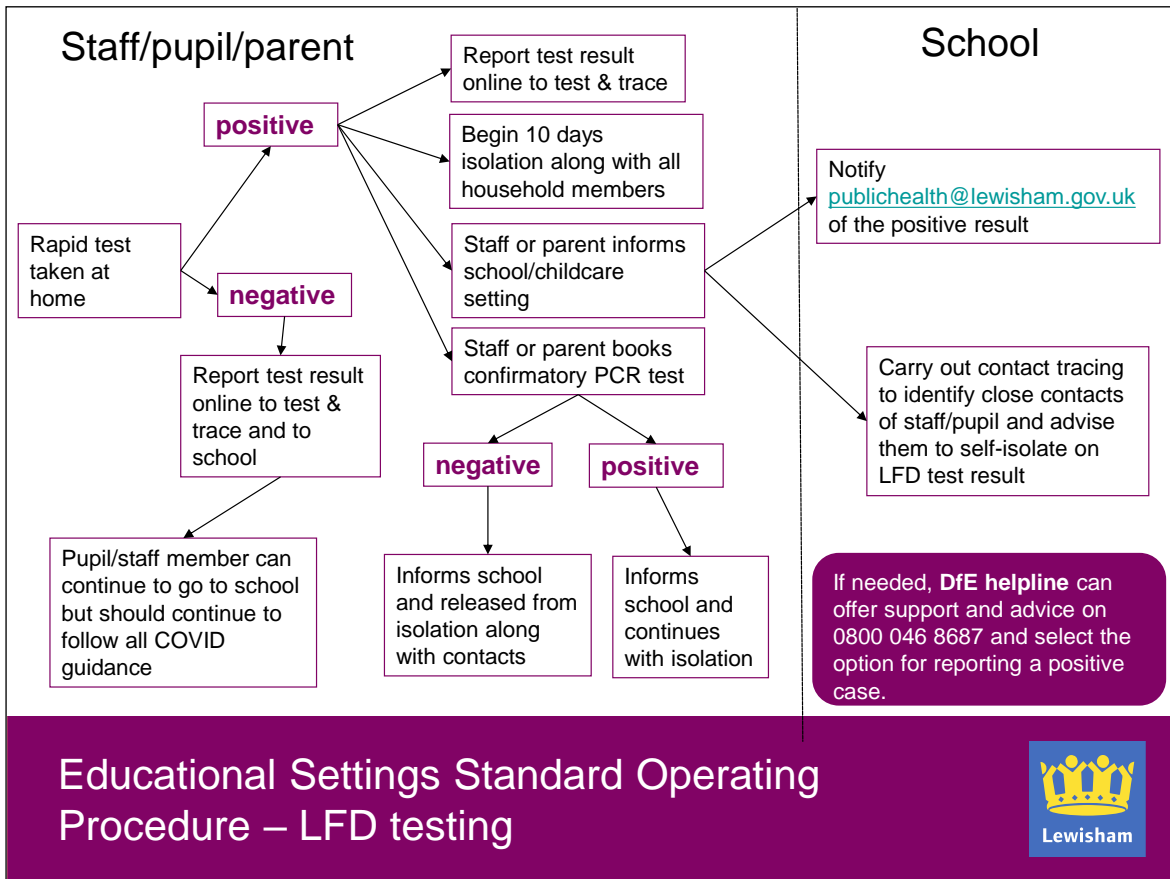

We understand this is challenging for parents as it requires a change to our thinking. Please help us to keep our streets safe.

Leave your car at home!.

UPDATED COVID ADVICE

Please see the attached letter regarding COVID – 19 contact tracing over the half term holiday.